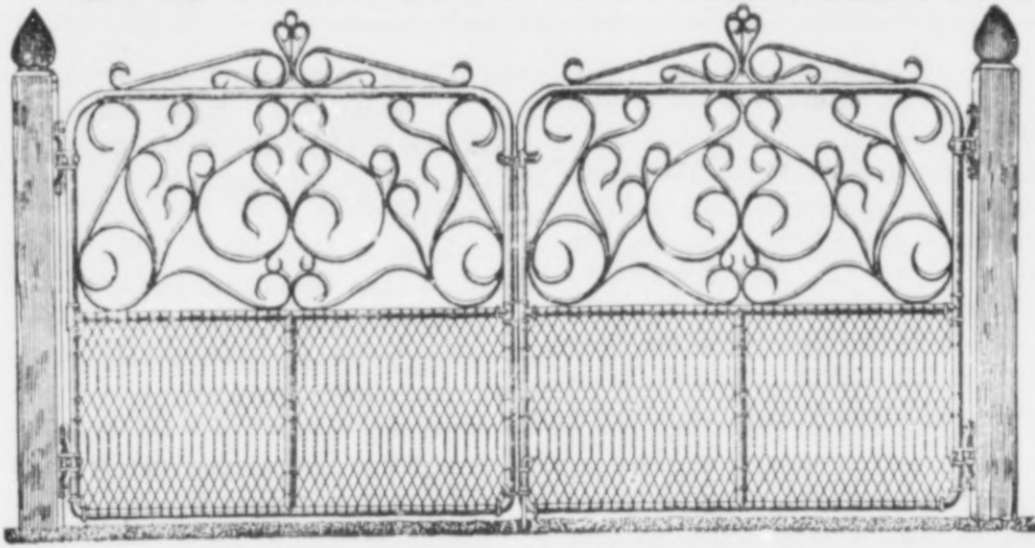

CYCLONE Ornamental Gates.

DRIVEWAY GATE.

No. 44.—Height 4ft.

Opening: 9ft., 67/6; 10ft., 72/6; 11ft., 77/6; 12ft., 82/6.

HAND GATE.

No. 45.

Height 4ft

Openings 3ft to 4ft. Prices 26/- to 30/-

Large Variety of Patterns.

Cyclone Spring Coil Fence

For Permanent and Temporary Fencing.

This Fence is in 5-chain Rolls.

It is Ready Woven, is easily put up, and gives no trouble afterwards. It is Strong, Durable, Elastic, Cheap, and will hold anything. Dog and Lamb Proof. Cheaper Stronger, and handier than Netting for Fencing off Turnips, Rape, etc. Various heights and spacing. Special Pig Fence also made.