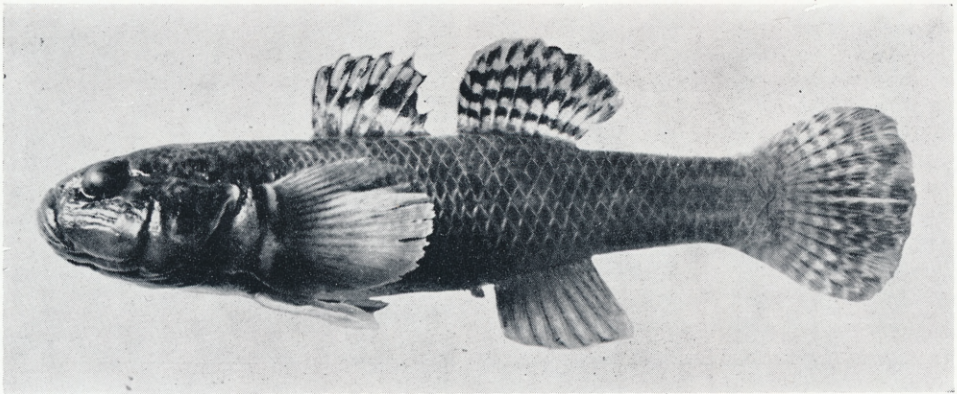

Gobiomorphus alpinus. Total length 59 mm. Bowscale Tarn.

Gobiomorphus basalis. Total length 96 mm. ~~In two streams~~
L.2. stream.