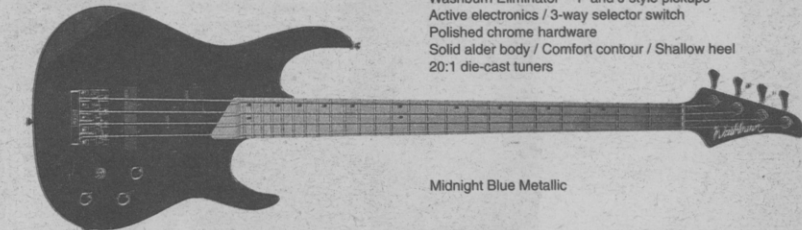

\$999

MG44

24 jumbo, nickel silver frets
Low profile, maple neck / Angled headstock
Maple fingerboard / Offset, black dot fret markers
Washburn pickups H-S-H
5-way selector switch / Coil tap switch
15:1 die-cast tuners
Washburn 800-S Pro Floyd Rose tremolo system
Black hardware
Solid alder body / Full access cutaway / Tapered heel

\$599

MG20

24 jumbo, nickel silver frets
Low profile, maple neck / Angled headstock
Rosewood fingerboard / Offset, pearl dot fret markers
Washburn pickups H-S-S / 5-way selector switch
15:1 die-cast tuners
Classic fulcrum style vibrato
Polished chrome hardware / Full access cutaway / Tapered heel
Select hardwood body

MERCURY™ BASSES

\$999

MB4

24 jumbo, nickel silver frets
Natural finish, maple neck / Angled headstock
Rosewood or maple fingerboard / Offset, dot fret markers
Washburn Eliminator™ P and J style pickups
Active electronics / 3-way selector switch
Polished chrome hardware
Solid alder body / Comfort contour / Shallow heel
20:1 die-cast tuners