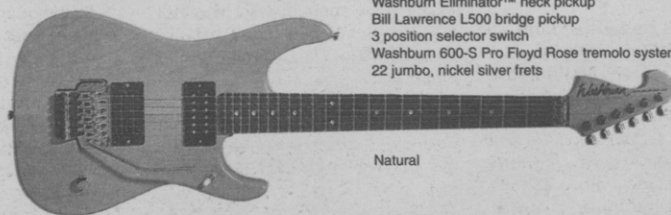

NUNO BETTENCOURT

\$1399

N2

Solid alder body
Natural finish maple neck
Rosewood fingerboard
Polished chrome hardware
Washburn Eliminator™ neck pickup
Bill Lawrence L500 bridge pickup
3 position selector switch
Washburn 600-S Pro Floyd Rose tremolo system
22 jumbo, nickel silver frets

MERCURY™ SERIES

\$1299

MG70

Bookmatched, flamed maple top / Clear pickguard
24 fret / Low profile, maple neck / Angled headstock
Rosewood fingerboard / Offset, pearl dot fret markers
Washburn pickups H-S-S
5-way selector switch / Coil tap switch
15:1 die-cast tuners
Washburn 800-S Pro Floyd Rose tremolo system
Gold hardware
Solid alder body / Full access cutaway / Tapered heel

\$999

MG44

24 jumbo, nickel silver frets
Low profile, maple neck / Angled headstock
Maple fingerboard / Offset, black dot fret markers
Washburn pickups H-S-H
5-way selector switch / Coil tap switch
15:1 die-cast tuners
Washburn 800-S Pro Floyd Rose tremolo system
Black hardware
Solid alder body / Full access cutaway / Tapered heel

\$599

MG20

24 jumbo, nickel silver frets
Low profile, maple neck / Angled headstock
Rosewood fingerboard / Offset, pearl dot fret markers
Washburn pickups H-S-S / 5-way selector switch
15:1 die-cast tuners
Classic fulcrum style vibrato
Polished chrome hardware / Full access cutaway / Tapered heel
Select hardwood body