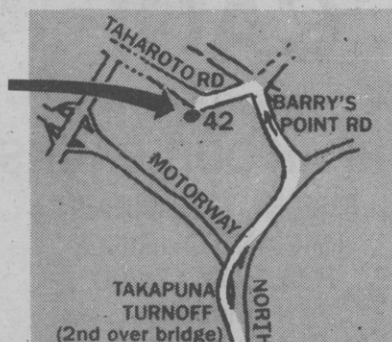

Mainline Music
TAKAPUNA

42 Taharoto Rd, Auckland 9.
(Next to the Electric Power Board)
Phone: 495-919, 492-285
Late nite Thurs. Open Sat morning
PARKING AT THE DOOR

Gorilla®

This **Gorilla** amp features: