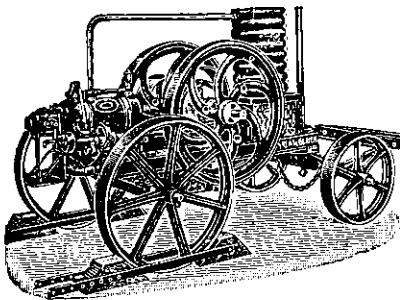

Economic BLACKSTONE

Cannot be beaten for Simplicity, Reliability, Durability, Ease of Operation and Economy

These Engines have a good reserve of power, and develop their rated horsepower at a low speed. They are therefore a bigger engine for the money than most. Can be fitted up for hoisting, pumping, well-driving; largely used for shearing and milking, and because of their simplicity are much appreciated by farmers.

Catalogues on Application.

ANDREWS & BEAVEN, Ltd.
Canterbury Machine Works, Christchurch.