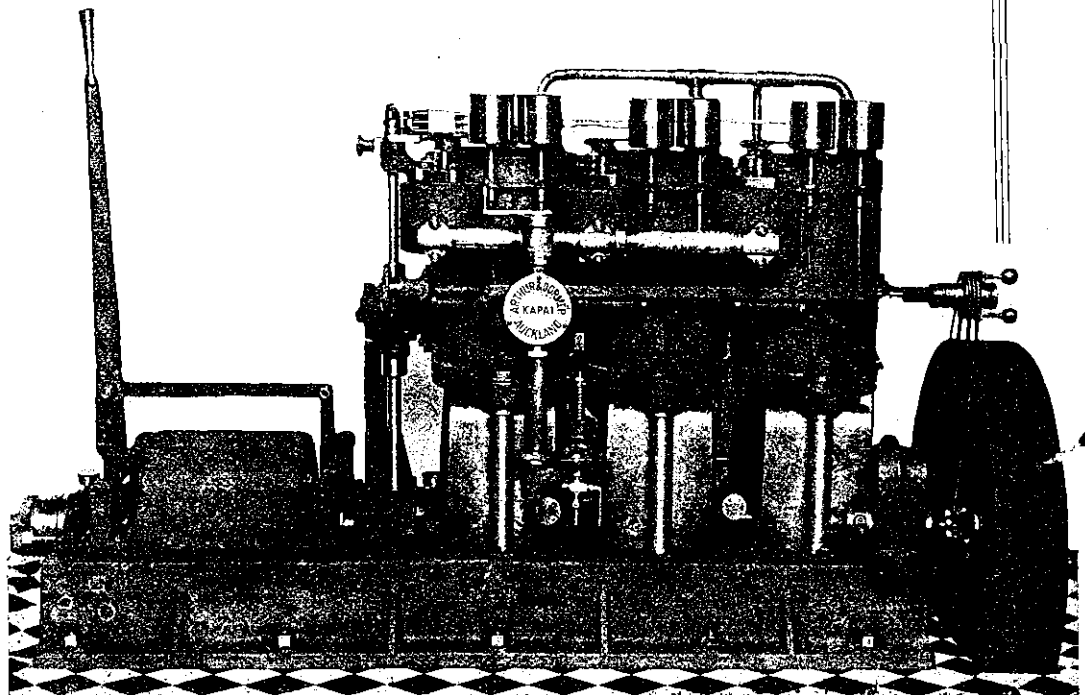

Twenty-five brake horse power. Marine Engines installed in the Auckland Yacht "Sea Queen"

KAPAI ENGINES are RELIABLE, EFFICIENT & ECONOMICAL

ARTHUR & DORMER, ENGINEERS

NELSON STREET, AUCKLAND