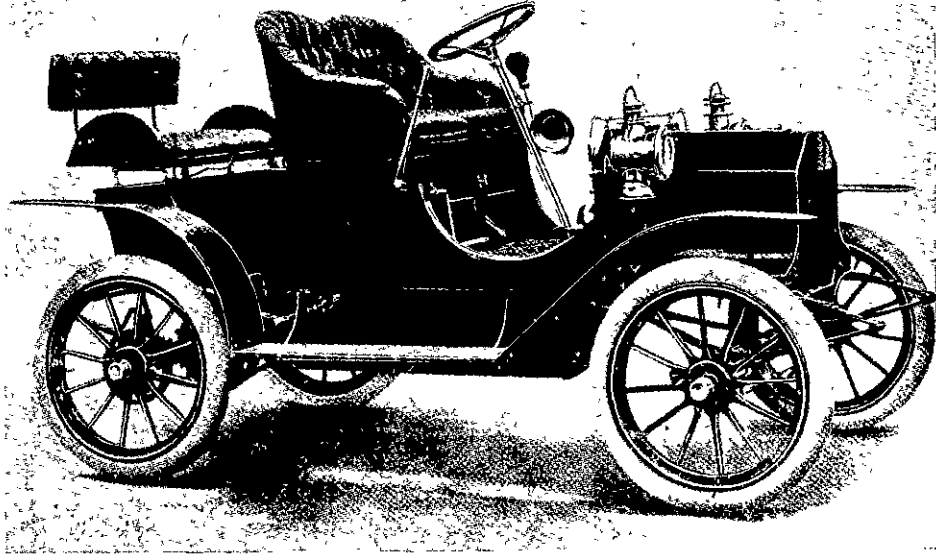

REO RUNABOUT MOTOR CAR REO

It is a Wonder! King of Hill Climbers!

Price **£185** Complete with Hood, Etc., Etc.

WHY PAY MORE?

NO MIDDLE PROFITS

PRETTIEST QUIETEST CHEAPEST

STRONGEST SAFEST

MOST RELIABLE

MOST ECONOMICAL

MOST SIMPLE MOST LASTING

MOST WONDERFUL

First Shipment Sold. Order at Once

Send your order direct after you have had a good trial and found it just what you want

Suits all Classes Time and Money Saved

Carried four people 642 miles at cost of 13s. in Reliability Trial. Won FIRST PRIZE in Christchurch for Car driven by Amateur Drivers in Reliability Test. I sell direct from Factory, thus saving Middle Profits. Cable on receipt of order