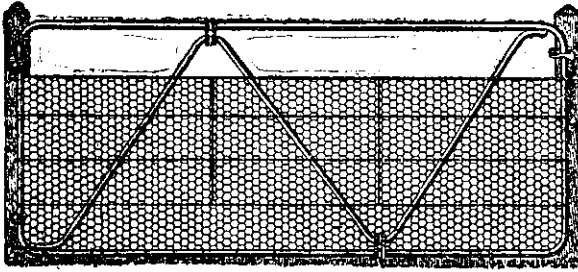

"SPRING BLOSSOM OINTMENT" cures Sciatica, Lumbago, Rheumatism, Mumps, Sore Throat, Pains in the Chest and Side.

"SPRING BLOSSOM OINTMENT" cures Itching, Clears the Skin and Scalp, Cures Dandruff and Beautifies the Complexion.

"SPRING BLOSSOM OINTMENT" the Great Healer, cures all it touches. Sold everywhere. Price 6d and 1s box.

"SPRING BLOSSOM PILLS" cure Indigestion, Liver, Kidney, and Stomach troubles; 6d and 1s everywhere, or post free from Mrs L. HAWKINS, 106 George Street, Dunedin.

## CYCLONE "N" GATE

10 ft., with Hinges and Catch, Plain, 25/-; Rabbit Netting 29/6

**CYCLONE GATES DO NOT SAG.**

They are light, perfectly balanced, and secure. They are not affected by ... weather.

The "N" Gate has 5 wires not 4 as illustrated. This makes it sheep proof.