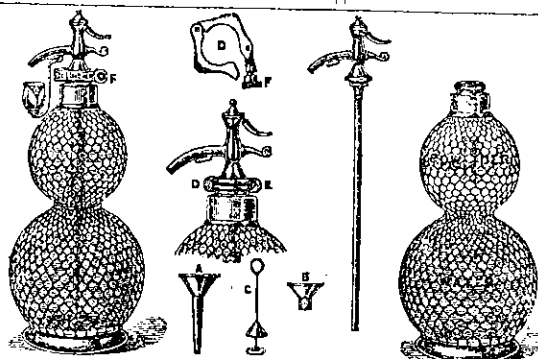

PHONE No.
2290.

ALL TIMBER
used Guaranteed
thoroughly sea-
soned.

For Artistic Reliable Furniture, for All
Value in Bedsteads, for Clean, Pure Bedding,
for Bed Rock Prices for Carpets, Hearthrugs
Floorcloths and Linoleums,

SELTZOGENES, English Make, exact to
Illustration. Size, 5 pint. Our Wholesale Price—25/-

THE LARGEST STOCK OF TOOLS IN THE DOMINION. FARMERS' REQUIREMENTS AND
HOUSEHOLD IRONMONGERY AT BEDROCK WHOLESALE PRICES.