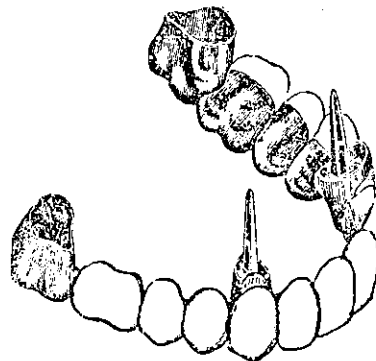

Painless Extractions a Speciality.

MARSDEN AND CHAMBERLAIN

Telephone 3232

DENTISTS.

Telephone 3232

69 Manners St. Wellington.

Next Opera House.

It is quite impossible to speak clearly if
 you have teeth missing. Should your
 remaining ones be too bad to save we can
 extract them (painlessly) and replace
 them with new ones. Free Upper or
 Lower Plates £2 2s to £3 3s. Should you
 have several sound teeth and a few healthy
 stumps left we can replace the missing
 ones WITHOUT PLATES by using these to
 build a bridge on. This work is firmly
 cemented to the remaining teeth and is no
 experiment. Teeth bridged feel like your
 own natural ones and this work can be fully
 appreciated by men who have much speak-
 ing to do.

Open 9 a.m. to 6 p.m., 7.30 p.m. to 9.30 p.m.

To get that delicious, flaky pastry you desire so much, use

'CROWN' BAKING POWDER

Failures in baking are quite frequently due to
 inferior Baking Powder. 'CROWN' helps to
 make good baking sure. It is so pure, and so
 beautifully balanced in its ingredients. Contains
 no alum, but just the materials that ensure the
 dough rising properly, and making light,
 healthful, delicious pastry.