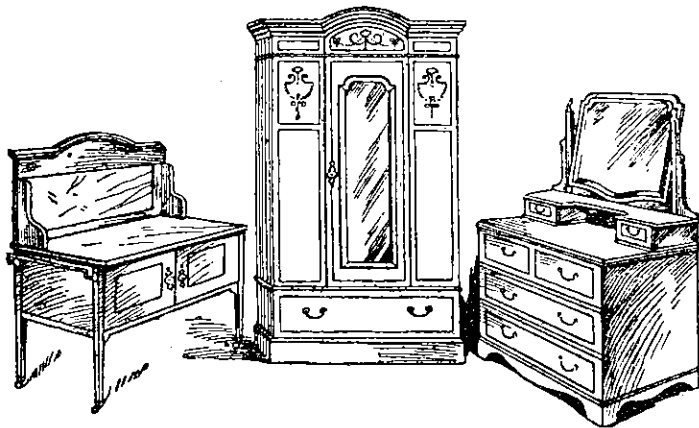

G. F. DODDS

DENTIST,

100 HARDY STREET,

NELSON.

IDEAL DENTURES.

REDUCED FEES.

Open each evening: 7.30 to 8.30.

FAULTLESS FURNITURE