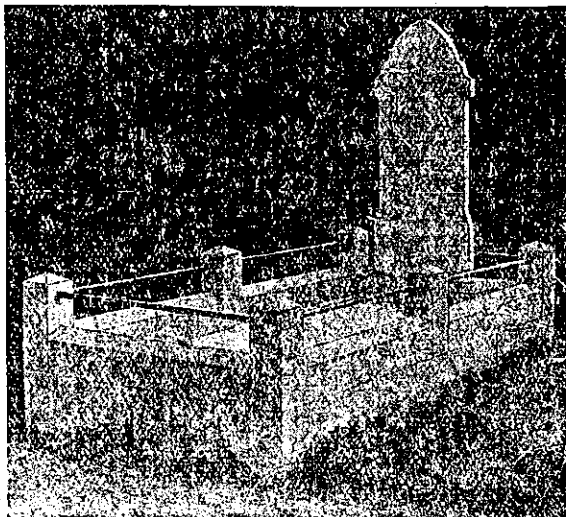

17 MAIN STREET, PALMERSTON NORTH.

Telephone 45.

T. G. Hoar

MONUMENTAL & ARTISTIC SCULPTOR, MASTERTON.

Monuments erected and no Payment required before completion.

Write for Designs. Best Material.

Lowest Prices.