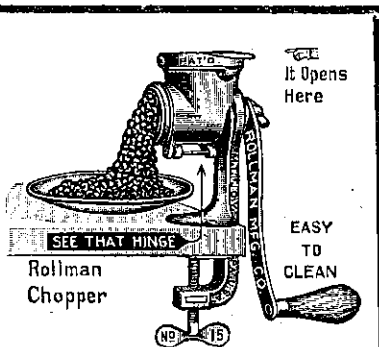

Good Table; Good Management; Nothing but the Best of Everything.

TARIFF: 4s 6d per day.

GAVIN LOUDON, Proprietor.

**A MINCER**

for 7/6

POST FREE

Thoroughly Reliable and Satisfactory in Use.....

Write Now to