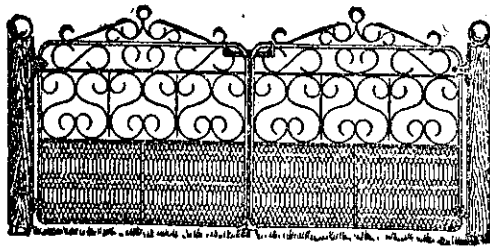

## Some Illustrations of our Manufactures.

FIG. 19.

DOUBLE DRIVEWAY GATE.

Opening—

9 ft., with Scroll	-	-	65/-
10 ft. "	-	-	70/-
11 ft. "	-	-	75/-
12 ft. "	-	-	80/-

FIG. 18.

SINGLE WALK GATE.

Opening—

3 ft., with Scroll	-	24/6
3 1/2 ft. "	-	26/-
4 ft. "	-	27/6
5 ft. "	-	35/-

Any size made. Always give distance between posts. For more elaborate designs see Catalogue No. 6, sent free on application.