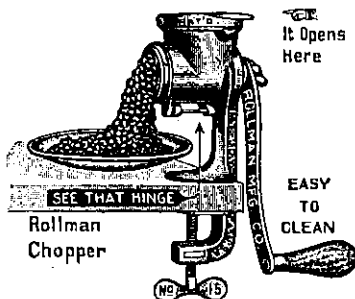

A MINCER

for 7/6

POST FREE.

Thoroughly Reliable and Satisfactory in Use.....

Write Now to

Edward Reece & Sons

Colombo St., Christchurch.

Club Hotel-Kaikoura

MARLBOROUGH

C. Mullane - Proprietor.

A Mother's Tribute!