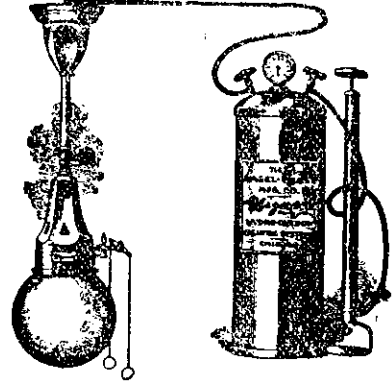

St. John's ANGLICAN Church, Waikouaiti, 1/6/16.
G. A. Wilson, Esq., Manager Wizard Lighting System,
C/r Stuart Street and Octagon, Dunedin.

Dear Sir,—On behalf of St. John's Vestry, in reply to your request for a testimonial re the installation in St. John's Church of the Wizard Plant, when you erected there, we have much pleasure in acceding to your wish.

The plant has been in constant use for more than 12 months, and has given every satisfaction. It is a cheap, brilliant, and perfectly safe light; easy to manage. The only trouble that might have been anticipated at first being that the mantles might prove an expensive item. On the contrary, the mantles now in use have been on the lamps over seven months, and apparently as good as ever. We can strongly recommend the system to anyone requiring good lighting.—Yours truly,

ROBT. TEMPLETON, S. E. POYNTZ, Churchwardens.

Sligo Bros.

(Members Dunedin Stock Exchange),

STOCK & SHARE BROKERS, MINING EXPERTS

STOCK EXCHANGE BUILDINGS

PRINCES STREET, DUNEDIN.

Investment Stock a Specialty.

TELEGRAMS: "SLIGO, DUNEDIN."

The Colombo Tea Co. Ltd. Dunedin

We have offering the following Teas at
— Wholesale Prices —

260 Chests CEYLON TEA, each 95lb—1/2 per lb.

175 Half Chests CEYLON TEA, each 55lb—

1/3 and 1/4 per lb.

25lb Boxes CEYLON TEA—1/5 and 1/6 per lb

5lb Tins Orange Blossom Tea, finest Tea obtainable—
posted to any part of New Zealand, free—9/6 tin

1lb Tins Best Soluble Cocoa—3/3 per lb

6lb Tins Best Soluble Cocoa—2/9 per lb

F.O.B. DUNEDIN : CASH WITH ORDER

Please mention this Paper when Ordering.

WANTED KNOWN—That Billheads, Circulars, Memoriam Cards, Concert Tickets and Programmes, and General Printing of every description are executed at the TABLET OFFICE. Moderate rates.