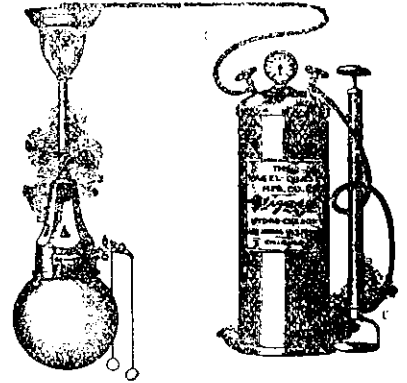

St. John's ANGLICAN CHURCH, Waikowaiti, 1/6/16.
G. A. Wilson, Esq., Manager Wizard Lighting System,
Corner Stuart Street and Octagon, Dunedin.

Dear Sir: On behalf of St. John's Vestry, in reply to your request for a testimonial to the installation in St. John's Church of the Wizard Plant, which you erected there, we have much pleasure in acceding to your wish.

The plant has been in constant use for more than 12 months, and has given every satisfaction. It is a cheap, brilliant, and perfectly safe light; easy to manage. The only trouble that might have been anticipated at first being that the mantles might prove an expensive item. On the contrary, the mantles now in use have been on the lamps over seven months, and apparently as good as ever. We can strongly recommend the system to anyone requiring good lighting.— Yours truly,

ROBT. TEMPLETON, S. E. POYNTEZ, Churchwardens.

Sligo Bros.

(Members Dunedin Stock Exchange),

STOCK & SHARE BROKERS, MINING EXPERTS
STOCK EXCHANGE BUILDINGS
PRINCES STREET, DUNEDIN.

Investment Stock a Specialty.

TELEGRAMS: "SLIGO, DUNEDIN."

The Colombo Tea Co. Ltd. Dunedin

We have offering the following Teas at
— Wholesale Prices —

260 Chests CEYLON TEA, each 95lb—1/2 per lb.
175 Half Chests CEYLON TEA, each 55lb -
1/3 and 1/4 per lb.
25lb Boxes CEYLON TEA—1/5 and 1/6 per lb
5lb Tins Orange Blossom Tea, finest Tea obtainable—
posted to any part of New Zealand, free—9/6 tin
11lb Tins Best Soluble Cocoa—3/3 per lb
6lb Tins Best Soluble Cocoa—2/9 per lb

F.O.B. DUNEDIN : CASH WITH ORDER

Please mention this Paper when Ordering.

WANTED KNOWN—That Billheads, Circulars, Memoriam Cards, Concert Tickets and Programmes, and General Printing of every description are executed at the TABLET OFFICE. Moderate rates.