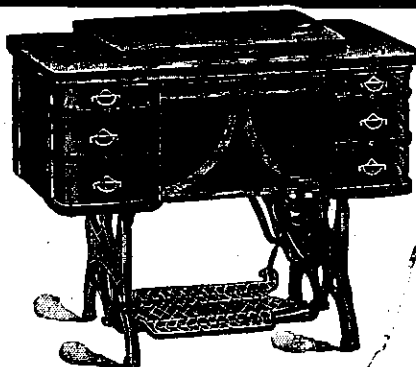

No Bobbins With the ELDREDGE
2-REEL

SEWING MACHINE

Sews direct from Two Reels of Thread. Complete Ball-bearing and
Automatic Drophead.

MOST SILENT, SIMPLE, SPEEDY, AND LIGHTEST
—RUNNING MACHINE YET OFFERED—

N.Z. CONTROLLERS [ ] [ ]

National Sewing Machine Co. Corner Wellesley & Albert Sts. Auckland

AGENTS IN EVERY TOWN THROUGHOUT NEW ZEALAND.