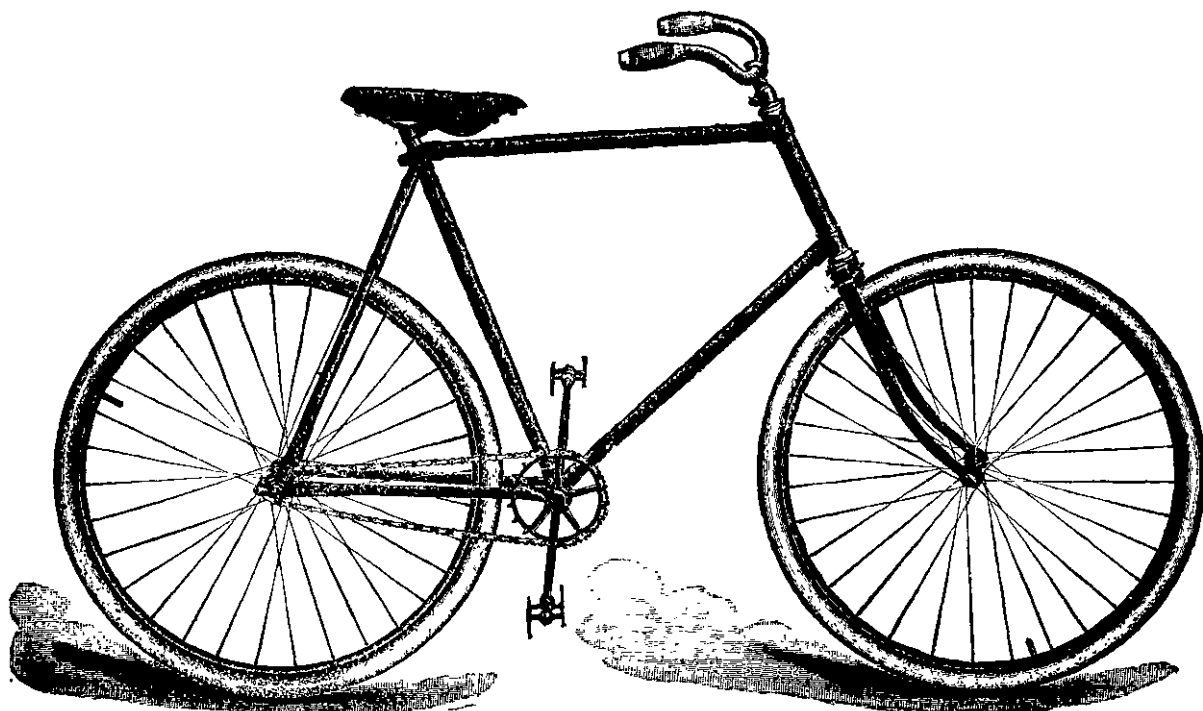

FOR SALE,

A PAIR OF HANDSOME THOROUGHBREDS,

"NEWHAVEN"

AND

'STERLING'

Produced by

YANKEE ENTERPRISE OUT OF AMERICA.

UP TO ANY WEIGHT, AND CARRIES A LADY.

Guaranteed Thoroughly Sound and Quiet. Will pass traction engines, trams, trains, motor-cars, forked lightning, or anything else, barring a lady mounted on another

"NEWHAVEN" or "STERLING."

MORROW, BASSETT & CO,