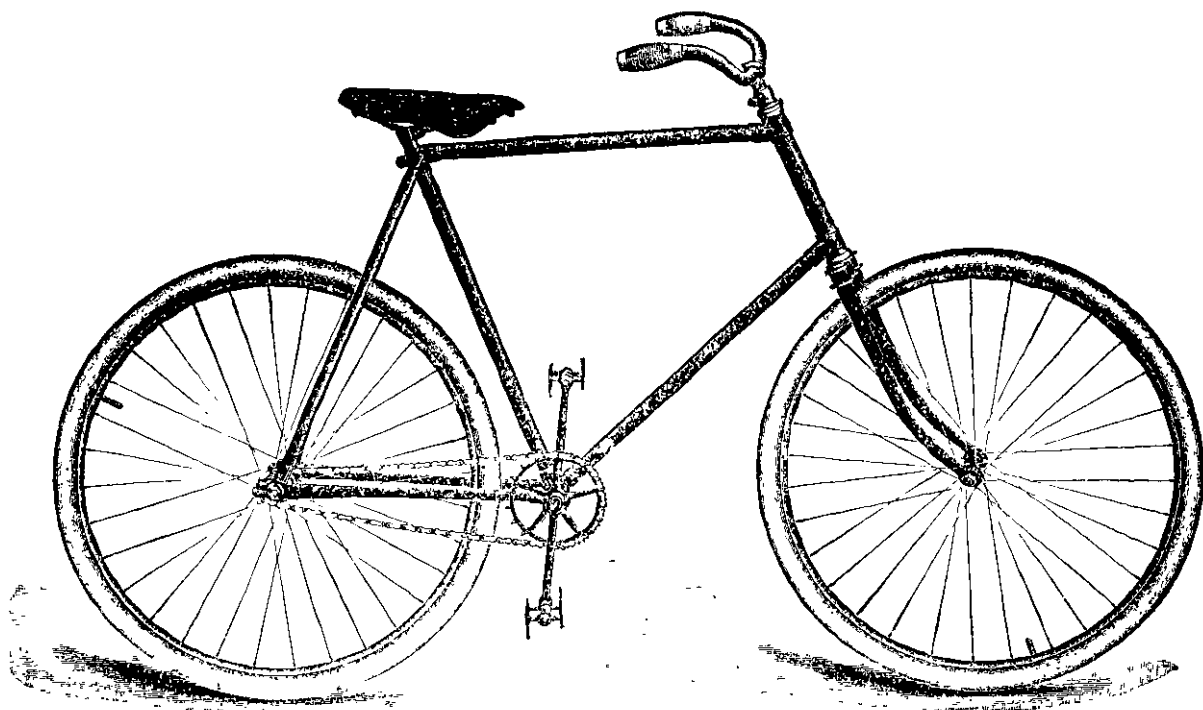

FOR SALE,

A PAIR OF HANDSOME THOROUGHBREDS,

"NEWHAVEN"

AND

'STERLING'

Produced by

YANKEE ENTERPRISE OUT OF AMERICA.

UP TO ANY WEIGHT, AND CARRIES A LADY.

Guaranteed Thoroughly Sound and Quiet. Will pass traction engines, trams, trains, motor-cars, forked lightning, or anything else, barring a lady mounted on another

"NEWHAVEN" or "STERLING."

MORROW, BASSETT & CO,