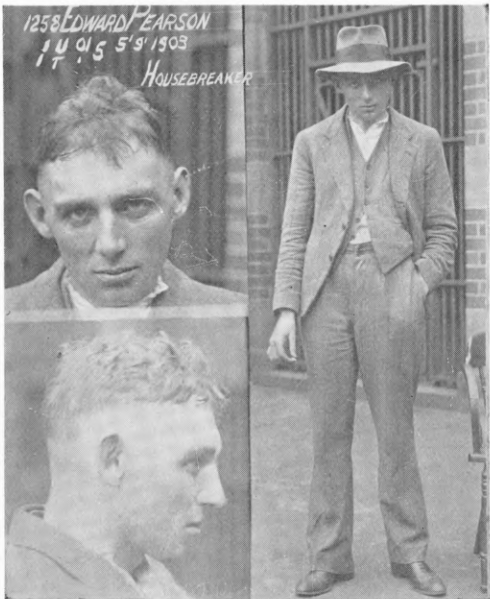

O'CONNOR, EDWARD, alias O'CONNOR, CLAUDE. Born 1902, height 5 ft. 4 in., jockey. Native of Australia, dark-brown hair, grey eyes. Scars on forehead, over left eye, and on chin.

Photo in New South Wales Photo-book, 100/115.

F.P. Class $\frac{1}{1}$ $\frac{R}{R}$ $\frac{IO}{IO}$ $\frac{9}{10}$

PEARSON, EDWARD, alias VON BLITZEN. Born 1903, height 5 ft. 7 $\frac{1}{4}$ in., labourer. Native of Tasmania, fresh complexion, brown hair, blue eyes, broad forehead, full face. Two moles on left side of abdomen, moles on breasts, cluster of moles on back. Two scars on back of neck; birthmark on back of neck and on left shoulder-blade; scars on each side of forehead and above left eye.

Photo in Photo Supplement to Victoria Police Gazette, 1932, page 32.

F.P. Class $\frac{1}{1}$ $\frac{U}{A}$ $\frac{OI}{\cdot}$ 5.

REILLEY, WILLIAM J., alias "MOLLY REILLY."

F.P. Class $\frac{25}{1}$ $\frac{O}{Rr}$ $\frac{O}{II}$ 15.