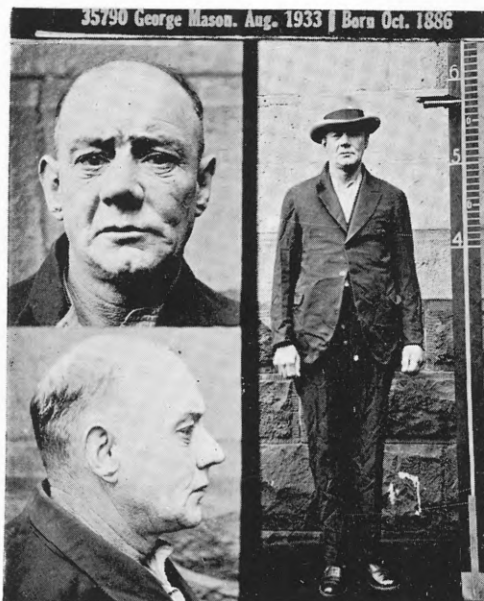

LEIGHTON, FRANK, alias **GRAY**, alias **LEYTON**, alias **BURNS**, alias **HALL**. Born 1899, height 5 ft. 3½ in., labourer. Native of Australia, medium build, brown hair and eyes.

Photos in South Australia Photo-book, 12/225, and New South Wales Photo-book, 132/30.

F.P. Class $\frac{26}{8} \frac{I}{0}$

LLOYD, GEORGE, alias **WELLS**, alias **PITTMAN**, alias **CALLAGHAN**, **FREDERICK**, alias "**THE LIAR LLOYD**." Born 1891, height 5 ft. 8½ in., dealer. Native of Australia, brown hair, brown eyes. Scar on centre of forehead, butterfly on woman's leg on outside of right forearm. Scar on outside of left calf.

Photos in New South Wales Photo-book, 109/243, and Queensland, 33/39.

F.P. Class $\frac{13}{18} \frac{R}{U} \frac{OI}{OO} 21.$

MASON, GEORGE, alias **GRAHAM**.

F.P. Class $\frac{27}{16} \frac{IM}{OO}$