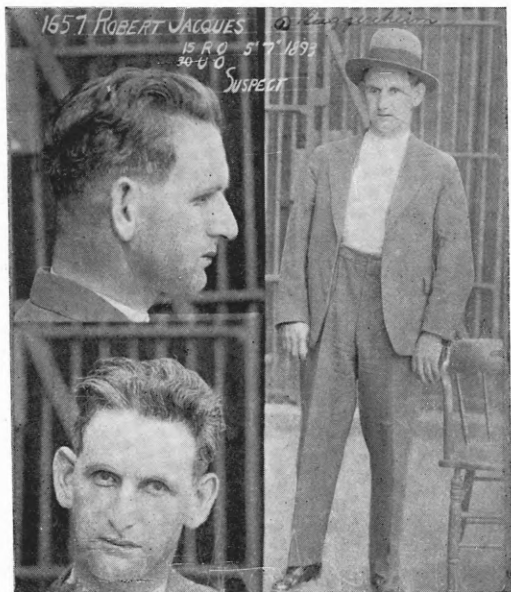

**HOWDEN, SAMUEL, alias KELLY, SAMUEL.** Born 1892, height 5 ft. 6 in., clerk. Native of Victoria, sallow complexion, brown hair and eyes, large ears, dimple in chin.

Photo in Photo Supplement, Victoria Police Gazette, 1933, page 36.

F.P. Class  $\frac{13}{2}$   $\frac{rR2a}{A2a}$

**JACQUES, ROBERT, alias GUGGENHEIM, alias KIME.**

Born 1894, height 5 ft. 6½ in., cleaner and presser. Native of Switzerland, dark-brown hair, hazel eyes. Scars across inside of left wrist.