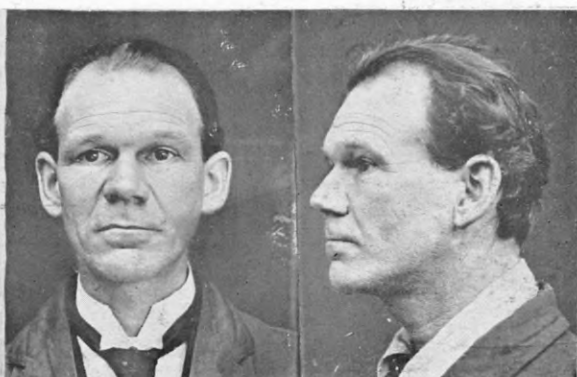

NEW ZEALAND POLICE GAZETTE.

PUBLISHED BY AUTHORITY.

PRISONERS' PHOTOGRAPHS.

WELLINGTON, WEDNESDAY, OCTOBER 7, 1925.

AH MOON.

P.G. 25/482.

F.P. Class $\frac{32}{24} \frac{I}{0?1}$

ALEXANDER, ANNIE.

P.G. 25/503.

F.P. Class $\frac{.5}{17} \frac{U}{R} \frac{II}{II} 17.$

ANDERSON, WILLIAM STAFFORD GENE.

Deceased: 19/5/30.

P.G. 25/508.

F.P. Class $\frac{1}{1} \frac{Aa}{U} \left(\frac{\cdot}{\bar{H}} \right) 2.$