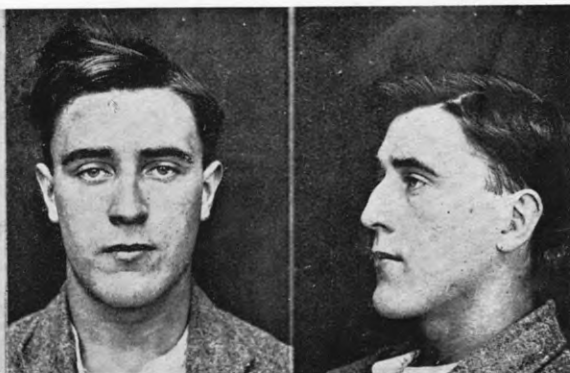

NEW ZEALAND POLICE GAZETTE.

PUBLISHED BY AUTHORITY.

PRISONERS' PHOTOGRAPHS.

WELLINGTON, WEDNESDAY, FEBRUARY 4, 1925.

ARNOLD, GEORGE LIONEL.

P.G. 24/662.

F.P. Class $\frac{31}{27} \frac{11}{01}$ 19.

BARTLETT, LEONARD WALTER.

P.G. 24/662.

F.P. Class $\frac{17}{3} \frac{1}{0}$ 18.

BRIGHT, WALTER CHARLES.

P.G. 24/689.

F.P. Class $\frac{1}{9} \frac{R}{R} \frac{0}{00}$ 16.

BURNS, HARRY, alias RADFORD.

P.G. 24/717.

F.P. Class $\frac{15}{26} \frac{U}{U} \frac{0}{0}$ 17.