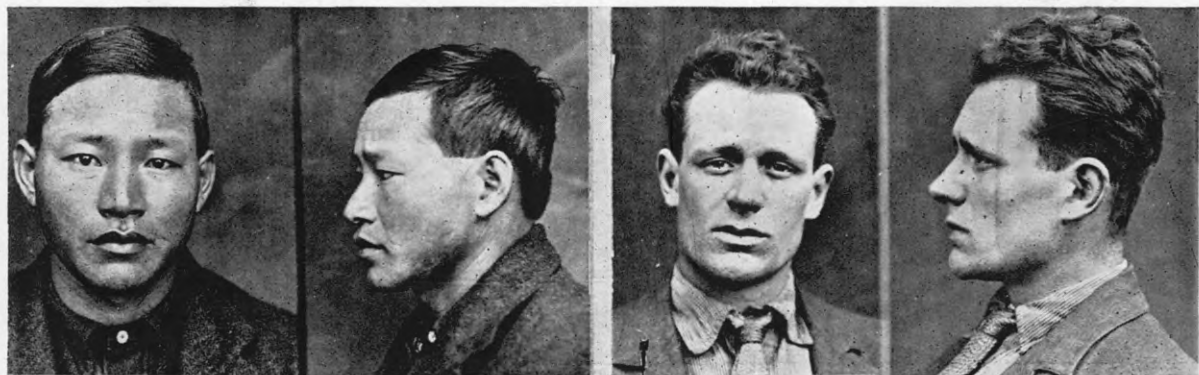

NEW ZEALAND POLICE GAZETTE.

PUBLISHED BY AUTHORITY.

PRISONERS' PHOTOGRAPHS.

WELLINGTON, WEDNESDAY, DECEMBER 5, 1923.

AH CHU.

P.G. 23/616.

F.P. Class $\frac{32}{28}$ $\frac{10}{1M}$ 15.

BLUCHER, ARTHUR ERIC HOGARTH.