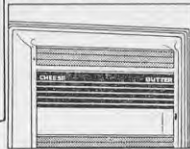

SCULPTURE IN REFRIGERATOR DESIGN . . .

Flair

by

FRIGIDAIRE

Now! Your kitchen-planning problems solved!

A 7 cu. ft. refrigerator only 24 inches wide, with a choice of left or right hand door opening, it fits!—it belongs!

And only Frigidaire gives you the extra features normally found only in higher priced models, without the extra cost. Safety-Seal door, ball bearing hinges, door storage, gold anodised shelf trims, and the economical, sealed-in-steel 'Meter-Miser'. One year warranty on entire cabinet and additional 4 year Protection Plan on the refrigerating system.

NOW EVERY KITCHEN CAN HAVE 'FLAIR' CHOICE OF LEFT OR RIGHT HAND OPENING DOOR.

Butter and Cheese Compartment

Separate compartments keep flavours true, guard moisture and freshness. Door is spring-loaded.

Full Three-Quarter Width Freezer

Holds 17 Standard size Frozen Food packets. Quick-Cubelet Ice Service. Attractive Spring-powered door.

Adjustable Roll-to-you Shelves

Two food shelves, with adjustable spacing, run on nylon rollers give easy in-and-out use of every storage inch.

FRIGIDAIRE

PRODUCT OF GENERAL MOTORS

Distributed by the Frigidaire Division of General Motors New Zealand Limited through a New Zealand-wide network of Authorised dealers.