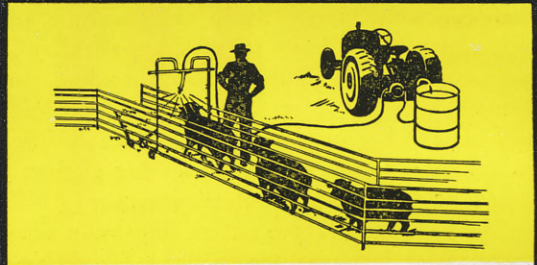

THE LARGEST SELLING AND LOWEST PRICED SHEEP SPRAYER ON THE MARKET

PATENT No. 117927

CENTURY HOLTON SHEEP SPRAYER

ONLY

£42-10-0

The Century Holton Sheepsprayer, the only high pressure unit operates at 150 lbs. P.S.I. applying 265 gallons per hour and giving maximum coverage against lice, keds and blowfly. It is portable, easy to erect and adjustable. The nozzles spray from sides, top and bottom, forwards and backwards, at high pressure and low volume and the unit can treat 2000 to 3000 sheep per hour. This sprayer complies with the requirements of the Stock Act 1908 and when used with Dieldrin or Aldrin in the correct manner is recognised as a legal method of "dipping."

HYPRO

FEATURED BELOW ARE HYPRO Model 99.—Motorised edition of Model 41. Suitable for sheep spraying. Model N7500.—Nylon roller pump. Works off power take off. Sealed ball bearings, requires no greasing, dust proof. Model 41.—All purpose unit operating from power take off.