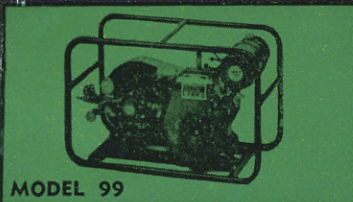

THE LARGEST SELLING AND LOWEST PRICED SHEEP SPRAYER ON THE MARKET

PATENT No. 117927

CENTURY HOLTON SHEEP SPRAYER

ONLY

£42-10-0

The Century Holton Sheepsprayer, the only high pressure unit operates at 150 lbs. P.S.I. applying 265 gallons per hour and giving maximum coverage against lice, keds and blowfly. It is portable, easy to erect and adjustable. The nozzles spray from sides, top and bottom, forwards and backwards, at high pressure and low volume and the unit can treat 2000 to 3000 sheep per hour. This sprayer complies with the requirements of the Stock Act 1908 and when used with Dieldrin or Aldrin in the correct manner is recognised as a legal method of "dipping."

HYPRO

FEATURED BELOW ARE HYPRO Model 99.—Motorised edition of Model 41. Suitable for sheep spraying. Model N7500.—Nylon roller pump. Works off power take off. Sealed ball bearings, requires no greasing, dust proof. Model 41.—All purpose unit operating from power take off.