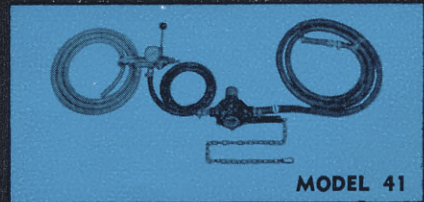

MODEL N7500

MODEL 41

AUSTRALASIAN DISTRIBUTORS FOR HYPRO ENGINEERING INC., MINNEAPOLIS, MINN., U.S.A.

FRANK M. WINSTONE (MERCHANTS) LTD.

P. O. BOX 2195, AUCKLAND

IN ASSOCIATION WITH FRANK M. WINSTONE PTY. LTD., SYDNEY, AUSTRALIA.