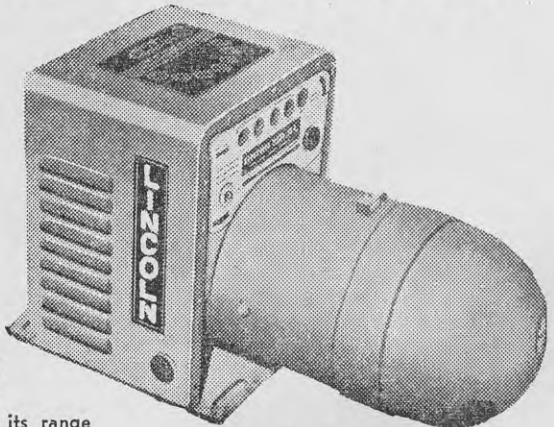

This coupon brings you full details

The Lincoln Electric Co. (Aust.) Pty. Ltd.
P.O. Box 1482, Wellington, C.3, N.Z.

Please send details of new Lincwelder 250 B.T. for

Belt drive ☐ Electric drive ☐ Engine drive ☐

NAME .....

ADDRESS .....