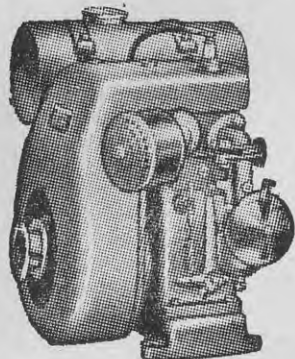

Outstanding STAMINA