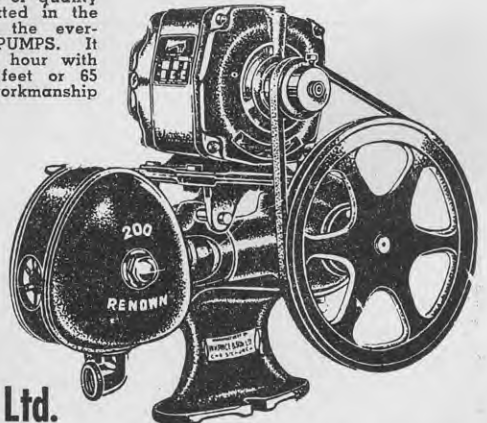

W. H. PRICE & SON Ltd.

34-36 MANCHESTER STREET, CHRISTCHURCH. Est. 1879. P.O. Box 1084.