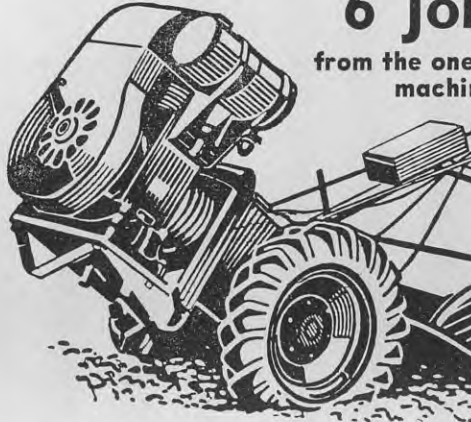

ROTARY CULTIVATOR

6 Jobs
from the one
machine . . .

PLOUGHING—
DISCING — FORKING
BREAKING — DIGGING
CULTIVATING

FULLEST INFORMATION FROM YOUR NEAREST DEALERS . . .
Authorised "Clifford" Distributors:

Auckland: Broadway Motors Ltd. Dargaville: Gordon Bell. Whangarei: Whangarei Motors. Tauranga: G. E. Clark & Sons Ltd. New Plymouth: R. J. Burkiit. Stratford: Sayers Bros. Wanganui: Linwood Motors Ltd. Hastings, Napier, Palmerston North: Agnew Refrigeration Ltd. Wellington: Wright Stephenson & Co. Ltd. Nelson: N. W. Gill. Motueka: Farm Services (Motueka) Ltd. Christchurch: Mason Struthers & Co. Ltd. Dunedin: Reilly Central Parking Station. Invercargill, Gore: Gormack, Wilkes, Davidson Ltd.

The Value
of Experience—
is built into every—

Renown 200

The experience of over 73 years of quality pump manufacturing is incorporated in the RENOWN "200," the latest of the ever-increasing range of RENOWN PUMPS. It pumps 200 gallons of water per hour with a maximum total head of 150 feet or 65 pound pressure. Year's good workmanship guarantee.

**IMMEDIATE
DELIVERY**

£17/10/-

Complete Less Motor

Free delivery nearest port or railway.

Inquire from your nearest Machinery Dealer or