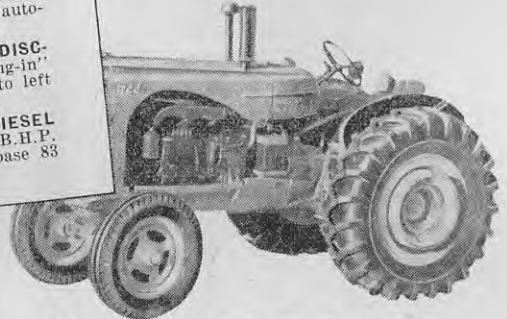

Made better for BETTER FARMING

See these engineer-tested, farmer-proved labour-saving implements at your nearest Massey-Harris branch or agency.

TOP LEFT: No. 720A DRILL. Sows 50 to 800lbs. per acre, 25 quantities, 13 speeds. 15 and 20 row sizes.

BOTTOM LEFT: ONE-WAY DISC. Balanced 3-point suspension, automatic flexible hitch.

TOP RIGHT: GOBLE OFF-SET DISC-HARROW. Ideal for "discing-in" stubborn fields. Can be offset to left or right.

BOTTOM RIGHT: No. 744D DIESEL TRACTOR. 6 cylinder, 42 B.H.P. 5 speeds and reverse. Wheel base 83 inches.

Select the right equipment for fast, easy low-cost spraying from the complete LO-VOL range !

WEEDONE SPRAY BOOMS are available from stock in sizes 8ft. 6in., and 12ft. straight, 12ft. and 20ft. articulated, fitted with MONARCH type American design Lo-Vol nozzles. To ensure trouble-free operation, booms are crated for delivery with sediment trapping inserts carefully welded, nozzles, ample length of hose (plastic or spray-resisting rubber) hose connectors and clip and

foot strainer. Your WEEDONE Service Representative will advise you on the type of rig you need, how to fit, calibrate and adjust. Enquire, too, about the latest Lo-Vol development . . . the new 200 gallon self-contained Trailer Unit which sprays 15 acres per hour from a 24ft. articulating boom. Ideal for large-scale, low cost spraying !