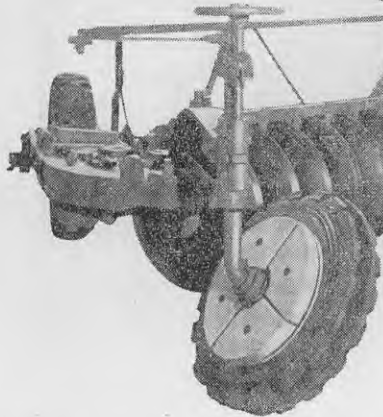

Made better for BETTER FARMING

See these engineer-tested, farmer-proved labour-saving implements at your nearest Massey-Harris branch or agency.

TOP LEFT: No. 720A DRILL. Sows 50 to 800lbs. per acre, 25 quantities, 13 speeds. 15 and 20 row sizes.

BOTTOM LEFT: ONE-WAY DISC. Balanced 3-point suspension, automatic flexible hitch.

TOP RIGHT: GOBLE OFF-SET DISC-HARROW. Ideal for "discing-in" stubborn fields. Can be offset to left or right.

BOTTOM RIGHT: No. 744D DIESEL TRACTOR. 6 cylinder, 42 B.H.P. 5 speeds and reverse. Wheel base 83 inches.

Select the right equipment for fast, easy low-cost spraying from the complete LO-VOL range !

WEEDONE SPRAY BOOMS are available from stock in sizes 8ft. 6in., and 12ft. straight, 12ft. and 20ft. articulated, fitted with MONARCH type American design Lo-Vol nozzles. To ensure trouble-free operation, booms are crated for delivery with sediment trapping inserts carefully welded, nozzles, ample length of hose (plastic or spray-resisting rubber) hose connectors and clip and

foot strainer. Your WEEDONE Service Representative will advise you on the type of rig you need, how to fit, calibrate and adjust. Enquire, too, about the latest Lo-Vol development . . . the new 200 gallon self-contained Trailer Unit which sprays 15 acres per hour from a 24ft. articulating boom. Ideal for large-scale, low cost spraying !