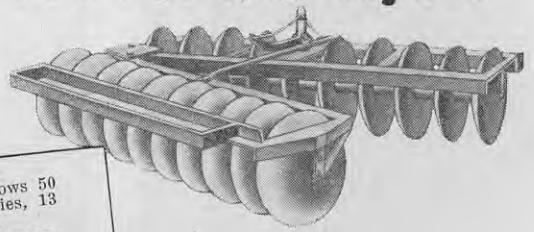

Made better for BETTER FARMING

See these engineer-tested, farmer-proved labour-saving implements at your nearest Massey-Harris branch or agency.

TOP LEFT: No. 720A DRILL. Sows 50 to 800lbs. per acre, 25 quantities, 13 speeds. 15 and 20 row sizes.

BOTTOM LEFT: ONE-WAY DISC. Balanced 3-point suspension, automatic flexible hitch.

TOP RIGHT: GOBLE OFF-SET DISC-HARROW. Ideal for "discing-in" stubborn fields. Can be offset to left or right.

BOTTOM RIGHT: No. 744D DIESEL TRACTOR. 6 cylinder, 42 B.H.P. 5 speeds and reverse. Wheel base 83 inches.

Select the right equipment for fast, easy low-cost spraying from the complete LO-VOL range !

WEEDONE SPRAY BOOMS are available from stock in sizes 8ft. 6in., and 12ft. straight, 12ft. and 20ft. articulated, fitted with MONARCH type American design Lo-Vol nozzles. To ensure trouble-free operation, booms are crated for delivery with sediment trapping inserts carefully welded, nozzles, ample length of hose (plastic or spray-resisting rubber) hose connectors and clip and

foot strainer. Your WEEDONE Service Representative will advise you on the type of rig you need, how to fit, calibrate and adjust. Enquire, too, about the latest Lo-Vol development . . . the new 200 gallon self-contained Trailer Unit which sprays 15 acres per hour from a 24ft. articulating boom. Ideal for large-scale, low cost spraying !