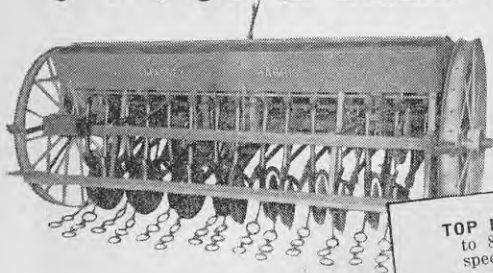

Made better for BETTER FARMING

See these engineer-tested, farmer-proved labour-saving implements at your nearest Massey-Harris branch or agency.

TOP LEFT: No. 720A DRILL. Sows 50 to 800lbs. per acre, 25 quantities, 13 speeds. 15 and 20 row sizes.

BOTTOM LEFT: ONE-WAY DISC. Balanced 3-point suspension, automatic flexible hitch.

TOP RIGHT: GOBLE OFF-SET DISC-HARROW. Ideal for "discing-in" stubborn fields. Can be offset to left or right.

BOTTOM RIGHT: No. 744D DIESEL TRACTOR. 6 cylinder, 42 B.H.P. 5 speeds and reverse. Wheel base 83 inches.

Select the right equipment for fast, easy low-cost spraying from the complete LO-VOL range !

WEEDONE SPRAY BOOMS are available from stock in sizes 8ft. 6in., and 12ft. straight, 12ft. and 20ft. articulated, fitted with MONARCH type American design Lo-Vol nozzles. To ensure trouble-free operation, booms are crated for delivery with sediment trapping inserts carefully welded, nozzles, ample length of hose (plastic or spray-resisting rubber) hose connectors and clip and

foot strainer. Your WEEDONE Service Representative will advise you on the type of rig you need, how to fit, calibrate and adjust. Enquire, too, about the latest Lo-Vol development . . . the new 200 gallon self-contained Trailer Unit which sprays 15 acres per hour from a 24ft. articulating boom. Ideal for large-scale, low cost spraying !