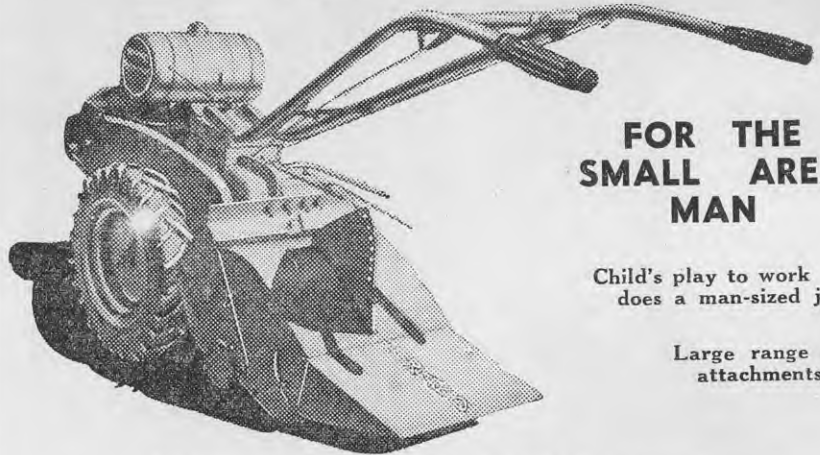

NEW! HOWARD 'Terrier' 4.2 H.P. ROTARY HOE

**FOR THE
SMALL AREA
MAN**

Child's play to work
does a man-sized job

Large range of
attachments

For demonstration contact your Dealer or the N.Z. Distributors:

THE DOMINION MOTORS LIMITED

Head Office: Courtenay Place, Wellington, and at Auckland, Christchurch, Timaru.