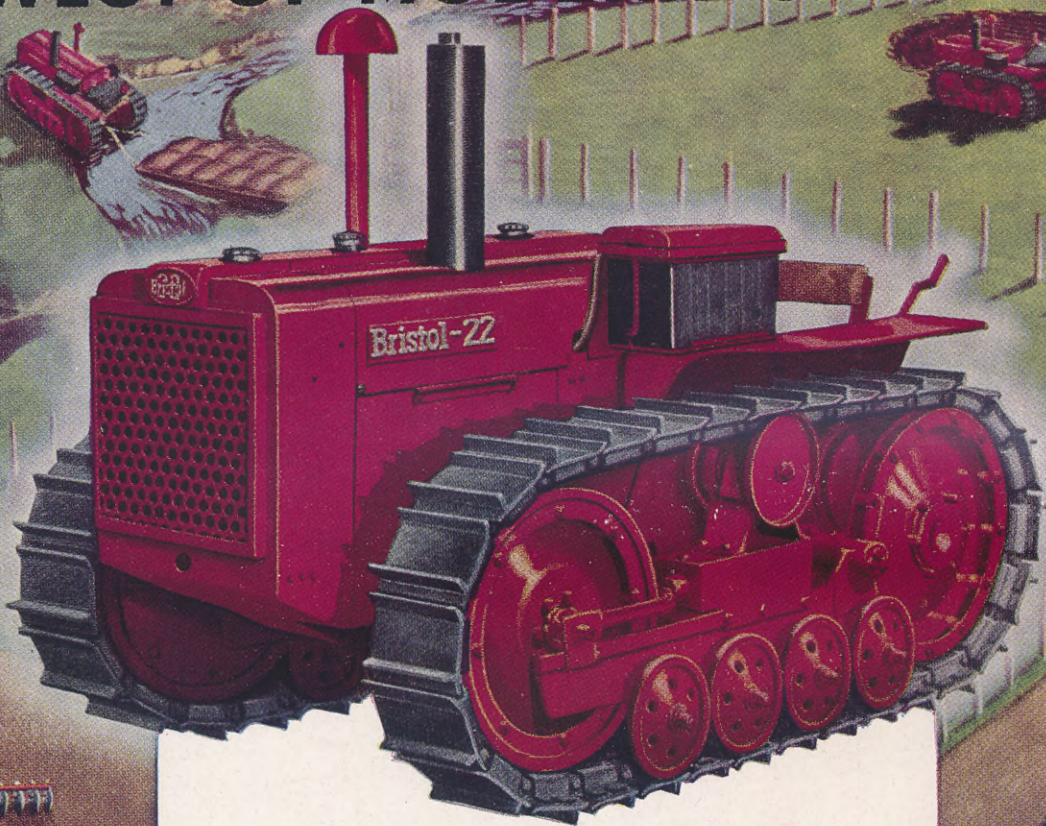

Bristol

NEWEST OF MODERN CRAWLERS

It is with pride that we announce the BRISTOL 22

This newest of modern crawlers has been developed from the experience gained in marketing BRISTOLS throughout the world, including the hundreds in NEW ZEALAND. You will find the BRISTOL 22 more rugged - wider - even safer - with greater traction from its longer, modern spring-loaded track system, and still the most moderately priced crawler in its class. Farm all your farm safely, economically and soundly with this all-purpose, all-weather tractor of truly amazing performance.

Available now from stock with hydraulic equipment including plough, cultivators, angle dozer, etc. if required.

Write for full details of the BRISTOL 22

Ivory Bros. Ltd.

P.O. Box 1321 Wellington

Branches and Agents throughout New Zealand