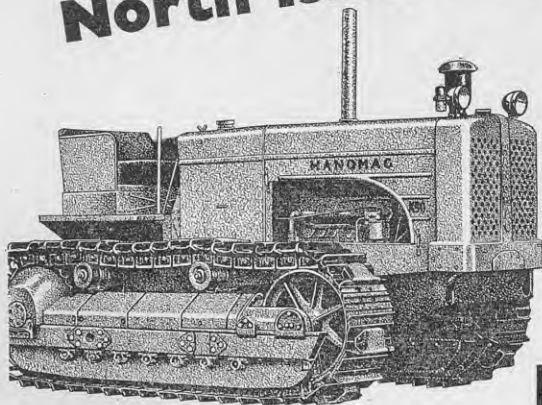

DUROCK — THE ONLY SILICA AUTOCLAVED SIDING

DUROCK SIDINGS are Autoclaved and owe their superior strength and durability to this specialised manufacturing process. High-pressure Autoclaving ensures complete fusion of the constituents, thus providing a material of greatly increased strength . . . highly resistant to shock, absorption and the effects of climatic changes.

Durock

asbestos-cement SIDINGS

We proudly announce our appointment as North Island agents for

The World-Famous

HANOMAG Diesel Tractors

WHEEL AND CRAWLER TYPES for all purposes available from 15 h.p. to 90 h.p.