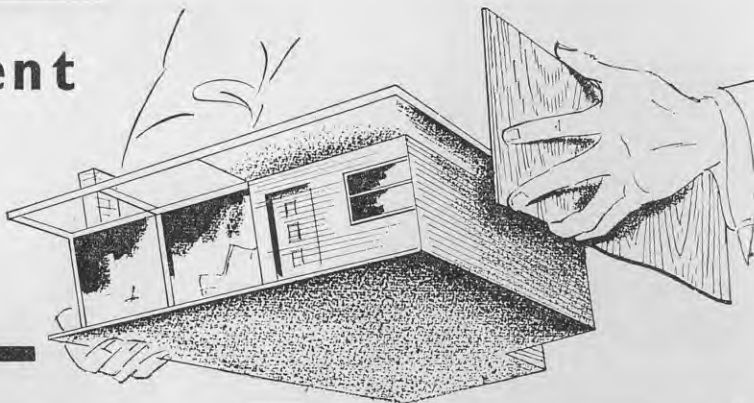

Wrap Permanent Protection around your house . . .

Give **your** house walls of lasting beauty . . . sheath it with the attractive white beauty of DUROCK Autoclaved Asbestos-Cement Sidings. End major maintenance costs for all time. **THERE'S NO CONSTANT PAINTING . . .** no costly upkeep with DUROCK. For building, or renovations and remodelling, these cedar-grained Sidings have many advantages over ordinary building materials. Low cost; rot and vermin proof; fire resisting.

DUROCK — THE ONLY SILICA AUTOCLAVED SIDING

DUROCK SIDINGS are Autoclaved and owe their superior strength and durability to this specialised manufacturing process. High-pressure Autoclaving ensures complete fusion of the constituents, thus providing a material of greatly increased strength . . . highly resistant to shock, absorption and the effects of climatic changes.