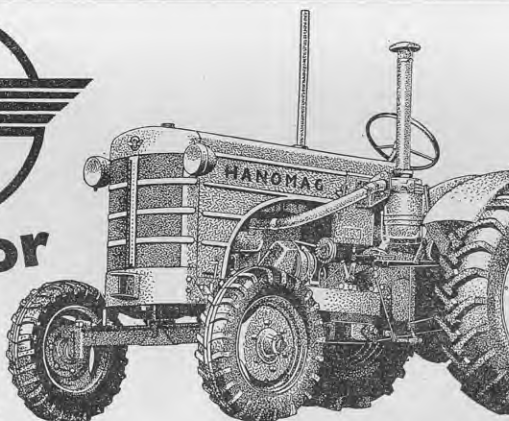

DUROCK — THE ONLY SILICA AUTOCLAVED SIDING

DUROCK SIDINGS are Autoclaved and owe their superior strength and durability to this specialised manufacturing process. High-pressure Autoclaving ensures complete fusion of the constituents, thus providing a material of greatly increased strength . . . highly resistant to shock, absorption and the effects of climatic changes.

Durock

asbestos-cement SIDINGS

We proudly announce our appointment as North Island agents for

The World-Famous

HANOMAG Diesel Tractors

WHEEL AND CRAWLER TYPES for all purposes available from 15 h.p. to 90 h.p.