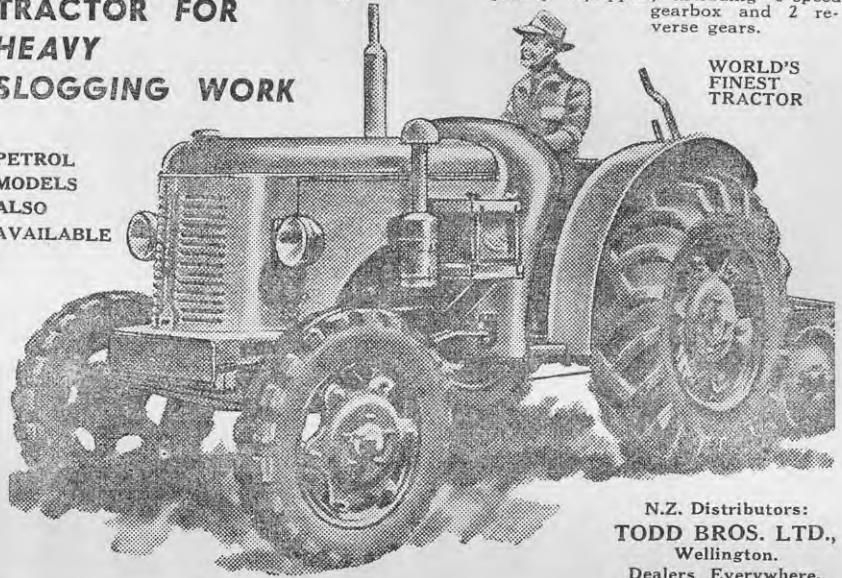

5 types OF Power Plus

BATTERIES TO FIT
ALL MAKES
of cars, trucks, tractors.

Replace with a

Ford BATTERY

Five types . . . 9-plates to 15-plates . . . ensure the correct battery whatever make you drive. From Ford Dealers, leading garages and service stations.

FORD MOTOR COMPANY OF NEW ZEALAND LIMITED LOWER HUTT.

69.9

DAVID BROWN DIESEL

THE POWERFUL,
AMAZINGLY ECONOMICAL
TRACTOR FOR
HEAVY
SLOGGING WORK

PETROL
MODELS
ALSO
AVAILABLE

Why does the David Brown Diesel give such a phenomenal performance? Because it is completely designed and manufactured by David Brown themselves to precision standards. Completely equipped, including 6-speed gearbox and 2 reverse gears.

WORLD'S
FINEST
TRACTOR

N.Z. Distributors:
TODD BROS. LTD.,
Wellington.
Dealers Everywhere.

*Farmers
find that the National
Bank can help them with
all financial problems asso-
ciated with farming activ-
ities.*