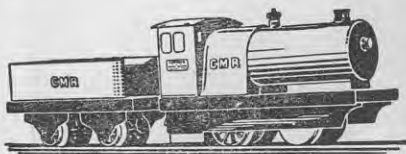

## THE MIGHTY ATOM

This amazing little "O" Gauge Locomotive, only 12½ in. long, is so powerful it will haul 3 carriages for 15 minutes on one fill. With Brass boiler, safety valve and ¼ x ¼ cylinder driving wheels through gearing. Strong, durable, simple and reliable. Enamelled in green with red, black and brass trimmings, price as illustrated, 75/- post free.