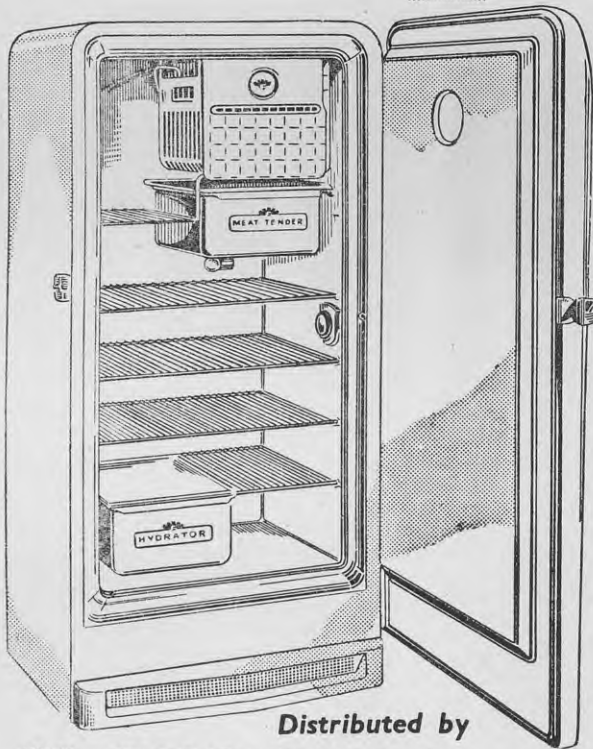

you get MORE
Plus Features
 in the 7.4 cu. ft
Frigidaire

Distributed by

FRIGIDAIRE DIVISION OF GENERAL MOTORS NEW ZEALAND LIMITED

THROUGH A NEW ZEALAND - WIDE NETWORK
 OF AUTHORISED FRIGIDAIRE DEALERS

More Refrigerated Storage Space—less size! Compare this handsome 7.4 cu. ft. FRIGIDAIRE with all other makes of refrigerator. Check its overall size—then look inside at the usable refrigerated storage space it provides.

WORLD-FAMOUS "METER-MISER" Only FRIGIDAIRE has the exclusive sealed unit "Meter-Miser"—simplest cold-making mechanism ever made. Uses less current than an ordinary light bulb and is guaranteed for 5 years.

LARGE SUPER FREEZER—Stores 19.2 lbs. of packaged ice cream and other frozen foods at freezing temperature. Spring-loaded door stays open or shut as required.

MEAT STORAGE COMPARTMENT—Separate compartment—"Meat Tender" keeps meat in perfect condition for long periods, and separate from other foods.

VEGETABLE STORAGE—in the roomy Hydrator. Glass-topped. Keeps salads and vegetables crisp, fresh and full of vitamins—ready to serve.

"QUICKUBE" ICE TRAYS—The famous FRIGIDAIRE "Quickube" Ice Trays come out easily no matter how hard they are frozen. Ice-cubes pop up at the pull of a lever—two at a time or a tray-full!