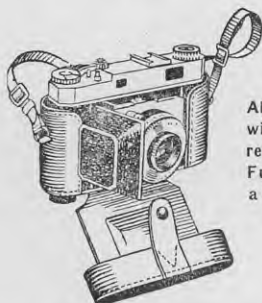

KODAK Retina Cameras!

35 mm. Precision-Built Cameras

- (1) Kodak Retinette: Schneider Reomar f4.5 50 mm. coated lens. Fully synchronised Prontor S. Shutter, speeds 1 sec. to 1/300. Flash contacts, £29/5/9.
- (2) Kodak Retina 1a: f3.5 Xenar 50 mm. coated lens, £38/12/3. f2.8 Xenar 50 mm. coated lens £43/18/6. Synchro-Compur Rapid Shutter, speeds 1 sec. to 1/500. Flash contacts.
- (3) Kodak Retina 11a: Coupled view and rangefinder, Xenon f2 50 mm. coated lens. Synchro-Compur Rapid Shutter, speeds 1 sec. to 1/500. Flash contacts, £81/14/9.