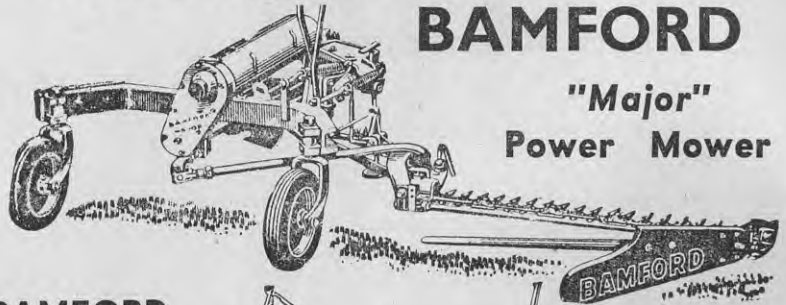

BAMFORD

"Major"
Power Mower

BAMFORD
Side Rake
And
Tedder