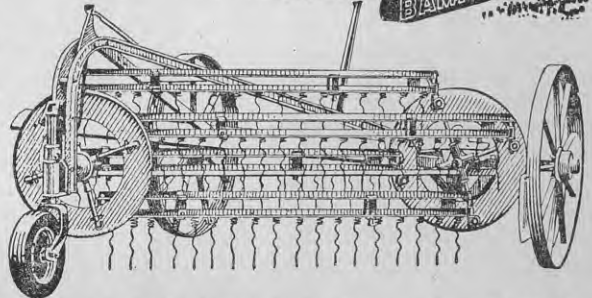

ROTAVATOR'S self-sharpening blades whirl
swiftly and powerfully to clean stubble as
you go and cut and mix weeds into the
soil for useful green manure. You'll speed
sowing, grow better crops, make more
profits the very first season you prepare
your land the ROTAVATOR way. Make
"rotavation" pay This season. Operate a
new ROTAVATOR from Your tractor!

Rotavators are entirely made
in England by Rotary Hoes
Ltd. — largest manufacturers
and exporters of rotary hoes
in the British Common-
wealth. Be sure you get a
genuine Rotavator.

See your tractor Dealer or Write:—

ROTAVATORS LTD.,

Box 243 . . . Wellington.

Outstanding Value!

BAMFORD

"Major"
Power Mower

BAMFORD
Side Rake
And
Tedder

Obtain full particulars now, from—

**REID & GRAY
LTD.**

INVEST IN

KIWI

SHEEP SHEARING
MACHINES

Illustration shows the "KIWI"
Portable Model.

Also available:

"Electric", "Standard" and
"Midget"
Models.

Write for further details.

**NEW KIWI SHEEP SHEARING
MACHINE CO. LTD**