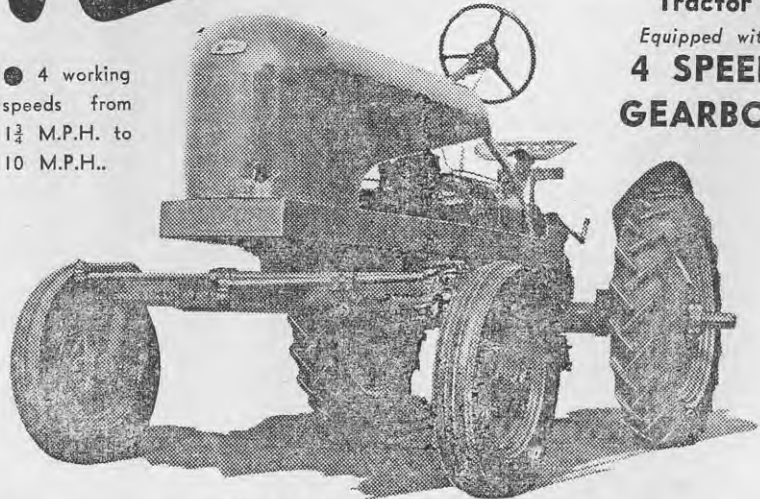

Newman

(PETROL OR
DIESEL)

British Lightweight
Tractor
Equipped with
**4 SPEED
GEARBOX**

● 4 working speeds from 1 3/4 M.P.H. to 10 M.P.H..

Authorised Newman Tractor Distributors

KAIKOHE: Paine Bros. (North Auckland) Ltd; WHANGAREI: Paine Bros. (North Auckland) Ltd; DARGAVILLE: Pinkers Garage Ltd; AUCKLAND: Farmers Trading Co. Ltd; THAMES: W. Judd Ltd; MORRINSVILLE: Burmester & Armstrong Ltd; TAURANGA: Robbins Machinery Co. Ltd; TE AWAMUTU: Messrs Te Awamutu Machinery Exchange Ltd; NEW PLYMOUTH, STRATFORD, HAWERA: L. H. Johnson Motors Ltd; WANGANUI: Linwood Motors Ltd; LEVIN: Hudson & Burnham Ltd; NELSON: N. W. Gill; MOTUEKA: Farm Services (Motueka); CHRISTCHURCH: Skillings Implements Ltd; OAMARU: Swinard Bros. Ltd; DUNEDIN: Reillys Central Parking Station Ltd; INVERCARGILL, GORE: Gormack Wilkes Davidson Ltd.