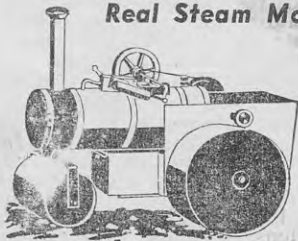

- IT'S NEW
- IT'S FOOLPROOF
- IT'S GUARANTEED

and costs only

£10

JOHNS LTD.

Chancery Street, Auckland.

**WHAT FUN like driving a
Real Steam Model?**

This working model Steam Roller travels backwards or forwards under its own power. Strong, durable and attractively enamelled in colours with brass and black contrasts. Price 59/6. Postage 8d. Illustrated price list of model Steam and Electric Trains, Boats and Stationary Engines sent on receipt of stamped addressed envelope.