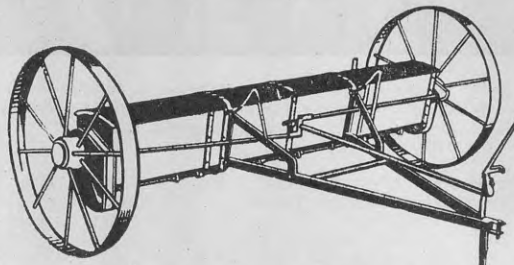

DESOUTTER ELECTRIC DRILLS

(BRITISH)

GENERAL PURPOSE HEAVY DUTY DRILL

Capacity 5/16" metal,
5/8" wood.

Pistol Grip, Weighs
only 3 lbs.

PROMPT
DELIVERY

de PELICHET, McLEOD
& Co., Limited,
Hastings.

N.Z. Agents for
DESOUTTER BROS. LTD.,
LONDON.

Introducing the NEW
MASSEY-HARRIS

717 FERTILIZER & LIME DISTRIBUTOR

Designed to sow concentrated fertilizers in small quantities, as well as large applications of lime. (Has been successfully used for grass-seed sowing.) Rate of sowing varied from 35lbs. to 4000lbs. per acre. "Gates" can be set to any one of 16 different positions giving spraying action for thorough even coverage. Gears totally enclosed and protected. Call and see this machine or write for fullest details.

| | Sowing Width | Wheel Tread | Overall Width |
|----------|-----------------|----------------|------------------|
| 7-plate: | 7ft. 6in. | 8ft. 4in. | 8ft. 10½in. |
| 8-plate: | 8ft. 6in. | 9ft. 4in. | 9ft. 11in. |