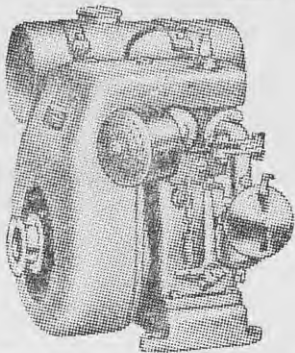

VILLIERS Engines are tigers for hard work; their sturdy, simple construction and precision-engineered parts ensure maximum dependability and efficiency at lowest cost.

Obtainable in 1h.p., 2h.p., 2½h.p. Models

N.Z. Factory Representatives:
F. W. CAVE LIMITED,
P.O. Box 1685, AUCKLAND.

V.E.A./49

PREVENT
that
CHECK
at
WEANING

TOMOANA
CALF PELLETS

Specially made for
DRY FEEDING