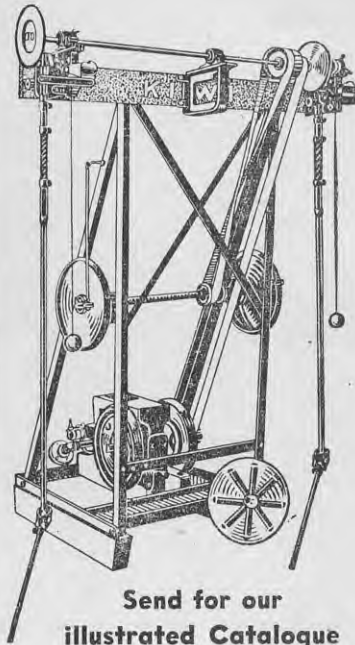

Obtainable in 1h.p., 2h.p., 2½h.p. Models

N.Z. Factory Representatives:
F. W. CAVE LIMITED,
P.O. Box 1685, AUCKLAND.

V.E.A./49

PREVENT
that
CHECK
at
WEANING

TOMOANA
CALF PELLETS

Specially made for
DRY FEEDING

Send for our
illustrated Catalogue

KIWI PORTABLE SHEARING MACHINE

makers of
PORTABLE ELECTRIC
STANDARD MIDGET
Sheep Shearing Machines
Write for full particulars

90 FEDERAL STREET - - AUCKLAND

ALLIS-CHALMERS