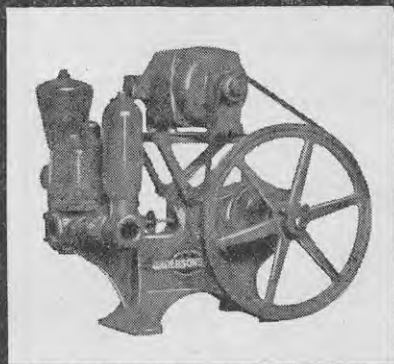

## "REGINA 400"

**WATER PUMP!**  
CAPACITY 400 GALLONS  
PER HOUR AGAINST  
100 FOOT HEAD

## AUSTIN'S LARGER ENGINE GIVES GREATER POWER AT LOWER REVS.

Greater power (torque) at lower revs. is a characteristic that the commercial vehicle user will understand and appreciate, because he knows that it will give him maximum haulage at minimum cost. This is the chief characteristic in the power curve of the new, larger Austin 4-litre Truck Engine.