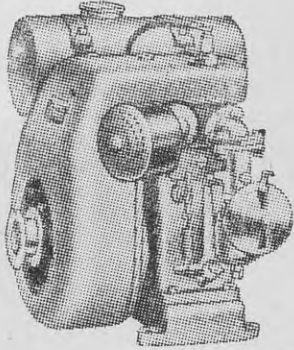

Tough

and **LOYAL**

VILLIERS ENGINES WIN APPROVAL EVERYWHERE!

The Engine of "Reliability, Economy, and Efficiency." Strong and dependable, and built for farm use, VILLIERS Engines will give you years of reliable service.

Villiers

N.Z. Factory Representatives:
F. W. CAVE LIMITED,
P.O. Box 1685, AUCKLAND.

V.E.1/49

TOMOANA STOCK LICK

*is the cheapest
— and it's good!*

Here's real Tomoana quality and Tomoana value — a fully phosphatised, cobaltised and iodised lick which complies fully with the highest standards, at a price which cannot be beaten. Order a hundred-weight trial bag from your Produce Merchant or Dairy Company today.

W. & R. Fletcher (N.Z.) Ltd., Wellington.