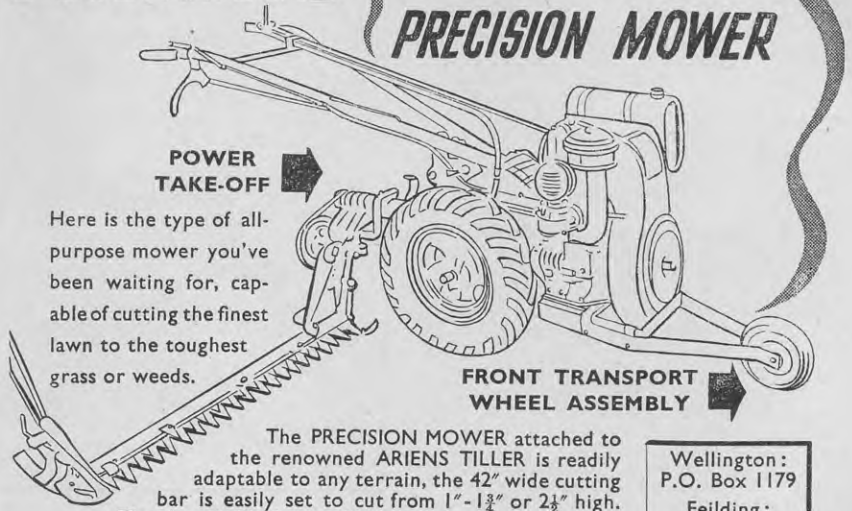

W. & R. Fletcher (N.Z.) Ltd., Wellington.

ARIENS TILLER WITH A ... PRECISION MOWER

Here is the type of all-purpose mower you've been waiting for, capable of cutting the finest lawn to the toughest grass or weeds.

The PRECISION MOWER attached to the renowned ARIENS TILLER is readily adaptable to any terrain, the 42" wide cutting bar is easily set to cut from 1" - 1 3/4" or 2 1/2" high. The detachable front wheel gives a greater guiding control. For further information of this all-purpose combine, write to your nearest office of —