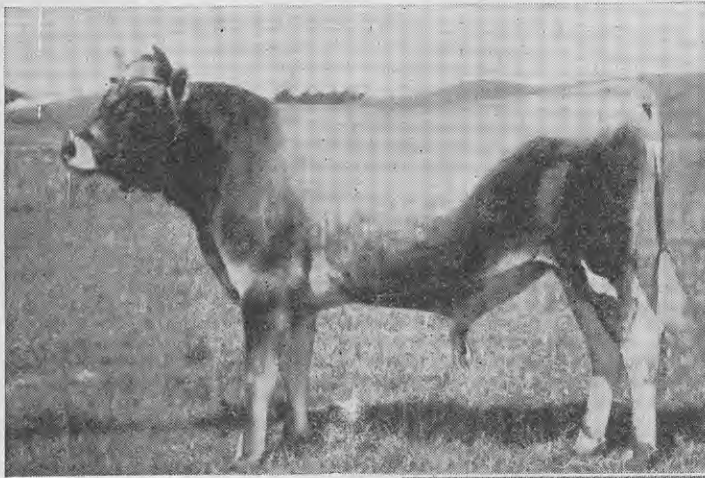

BLOOD WILL TELL, BUT FEEDING WILL SHOW!

(Left)—The sterling young bull, Illawarra Joker, which was first and champion in its class at the Paeroa 1943 Bull Fair, and also first in strong competition at the subsequent Waikato Show. The Illawarra Stud (Mrs. R. Irvine), are fed with "WONDER" from the calf stage.

(Right)—Portion of the well-known Tamaki Jersey Herd, Otahuhu (Mr. C. J. Lovegrove). Tamaki stock is well-known for both stamina and performance, and has produced many outstanding animals. Mr. Lovegrove is also a big and consistent user of "WONDER."