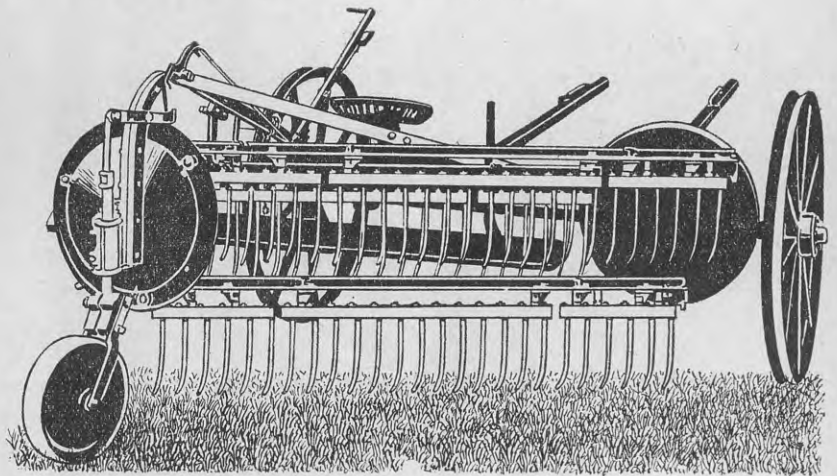

*Here's the Implement
that saves **MANPOWER**
and Money too!*

The *Boothmac-Nicholson* Combined
SIDE RAKE — SWATH TURNER & TEDDER
does the work of a team of men!

Wet or fine, haymaking is simplified with a Boothmac-Nicholson, the 3-in-1 implement that guarantees fast and thorough side raking, swath turning and tedding.

Hundreds in use—this is a proved labour saver!

Ample Stocks

**IMMEDIATE
DELIVERY
ASSURED**

Boothmac's have everything for Haymaking!

- Hay Presses, large or small
- Stackers
- Tumbler Sweeps
- Horse and Tractor Sweeps
- Dump Rakes
- Mowers