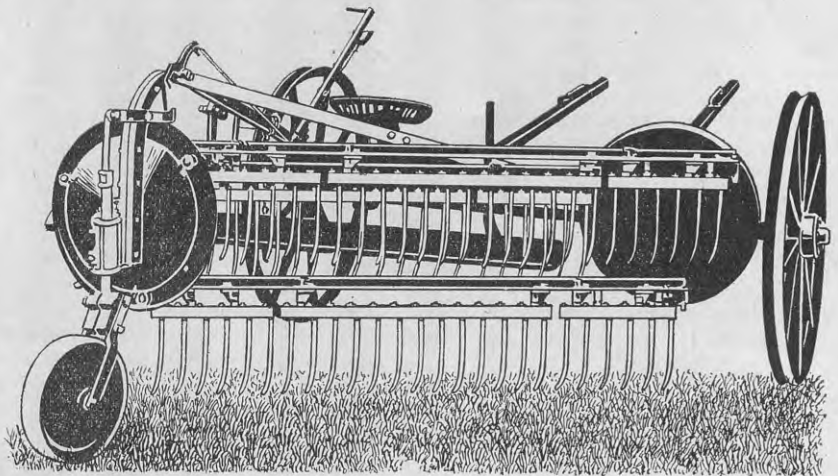

*Here's the Implement
that saves **MANPOWER**
and Money too!*

The *Boothmac-Nicholson* Combined
SIDE RAKE — SWATH TURNER & TEDDER
does the work of a team of men!

Wet or fine, haymaking is simplified with a Boothmac-Nicholson, the 3-in-1 implement that guarantees fast and thorough side raking, swath turning and tedding.

Hundreds in use — this is a proved labour saver!

Ample Stocks

**IMMEDIATE
DELIVERY
ASSURED**

Boothmac's have everything for Haymaking!

- Hay Presses, large or small
- Horse and Tractor Sweeps
- Stackers
- Dump Rakes
- Tumbler Sweeps
- Mowers