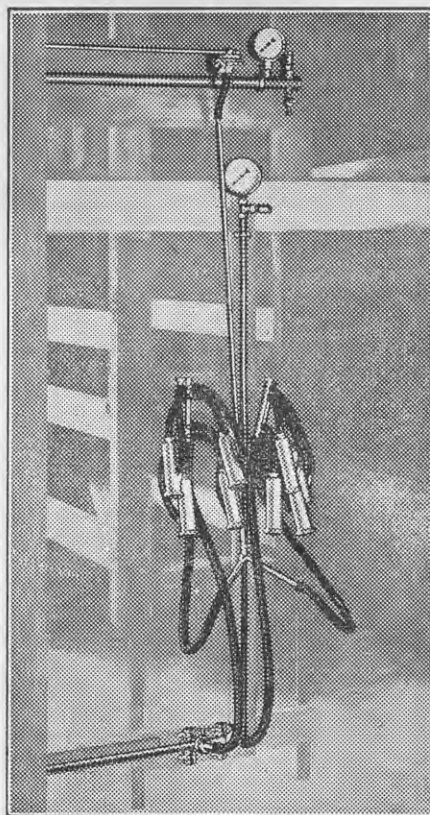

Here are some of the features of the King Low-Line

Absolute control of vacuum, giving low vacuum at cups but positive and smooth delivery of milk to releaser.

Exceptionally fast and clean milking — some owners have reported as having been able to dispense with extra shed-hand.

The King Low-Line is particularly easy to dismantle and clean. All component parts are of the highest quality.

The King Milker is backed by Newton King's record of 50 years of service and fair dealing.

Get full details—Post this Coupon

To NEWTON KING LTD.,
Stratford. (Post to
Hamilton. nearest address)

Please send me details of the King Low-Line Milker.

NAME

ADDRESS

KING

LOW-LINE

MILKER

Low-Line—Easy on Your Herd.